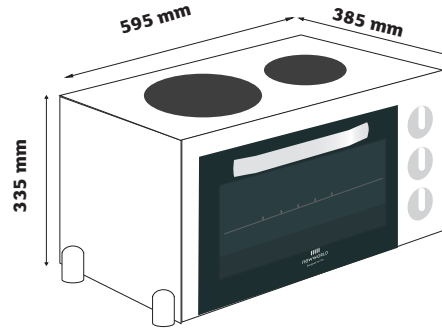

NWCOMPACT

Compact oven with grill, oven and sealed plate hob

newworld

Designed for life

BENCHTOP	NWCOMPACT
COOKTOP	
No of burners/elements	2
Left Element	Large 1.2kW
Heat Settings	6
Right Element	Small 1.0kW
Heat Settings	6
GRILL	
Function	Grill
Fuel	Electric
Power (kW)	1.0kW
Fixed Heat Setting	Yes
Element Usage Restrictions	Yes
OVEN	
Conventional Electric Oven	Yes
Power	1.15kW
Temperature Range	50-250°C
Upper Element	500W
Base Element	650W
Energy Rating	B
CAVITY FEATURES	
Capacity (litres)	28
No. of shelves	1
Interior finish	Easy clean enamel
Door type	Glass
Door opening	Drop down
Viewing Window	Yes
Grill Pan	Yes
Grill Pan Trivet	Yes
INSTALLATION	
Power Supply	230-240V 50Hz
Max Load	2.2kW
Power Supply/Frequency	240V / 50Hz
Lead length	1.4m
Fitted 3 pin plug	Yes
DIMENSIONS PACKED	
Height (mm)	405mm
Width (mm)	615mm
Depth (mm)	465mm
Weight Packed	19.8kg
DIMENSIONS PRODUCT	
Height (mm)	335mm
Width (mm)	595mm
Depth (mm)	385mm
Weight Product	18.3kg

Cooktop configuration
- Not to scale

White

If this appliance is installed near vinyl wrapped surfaces, we strongly recommend using an installation kit available from the vinyl-wrap supplier. New World cannot accept any responsibility for damage caused due to installation into cabinets with low temp. tolerances.